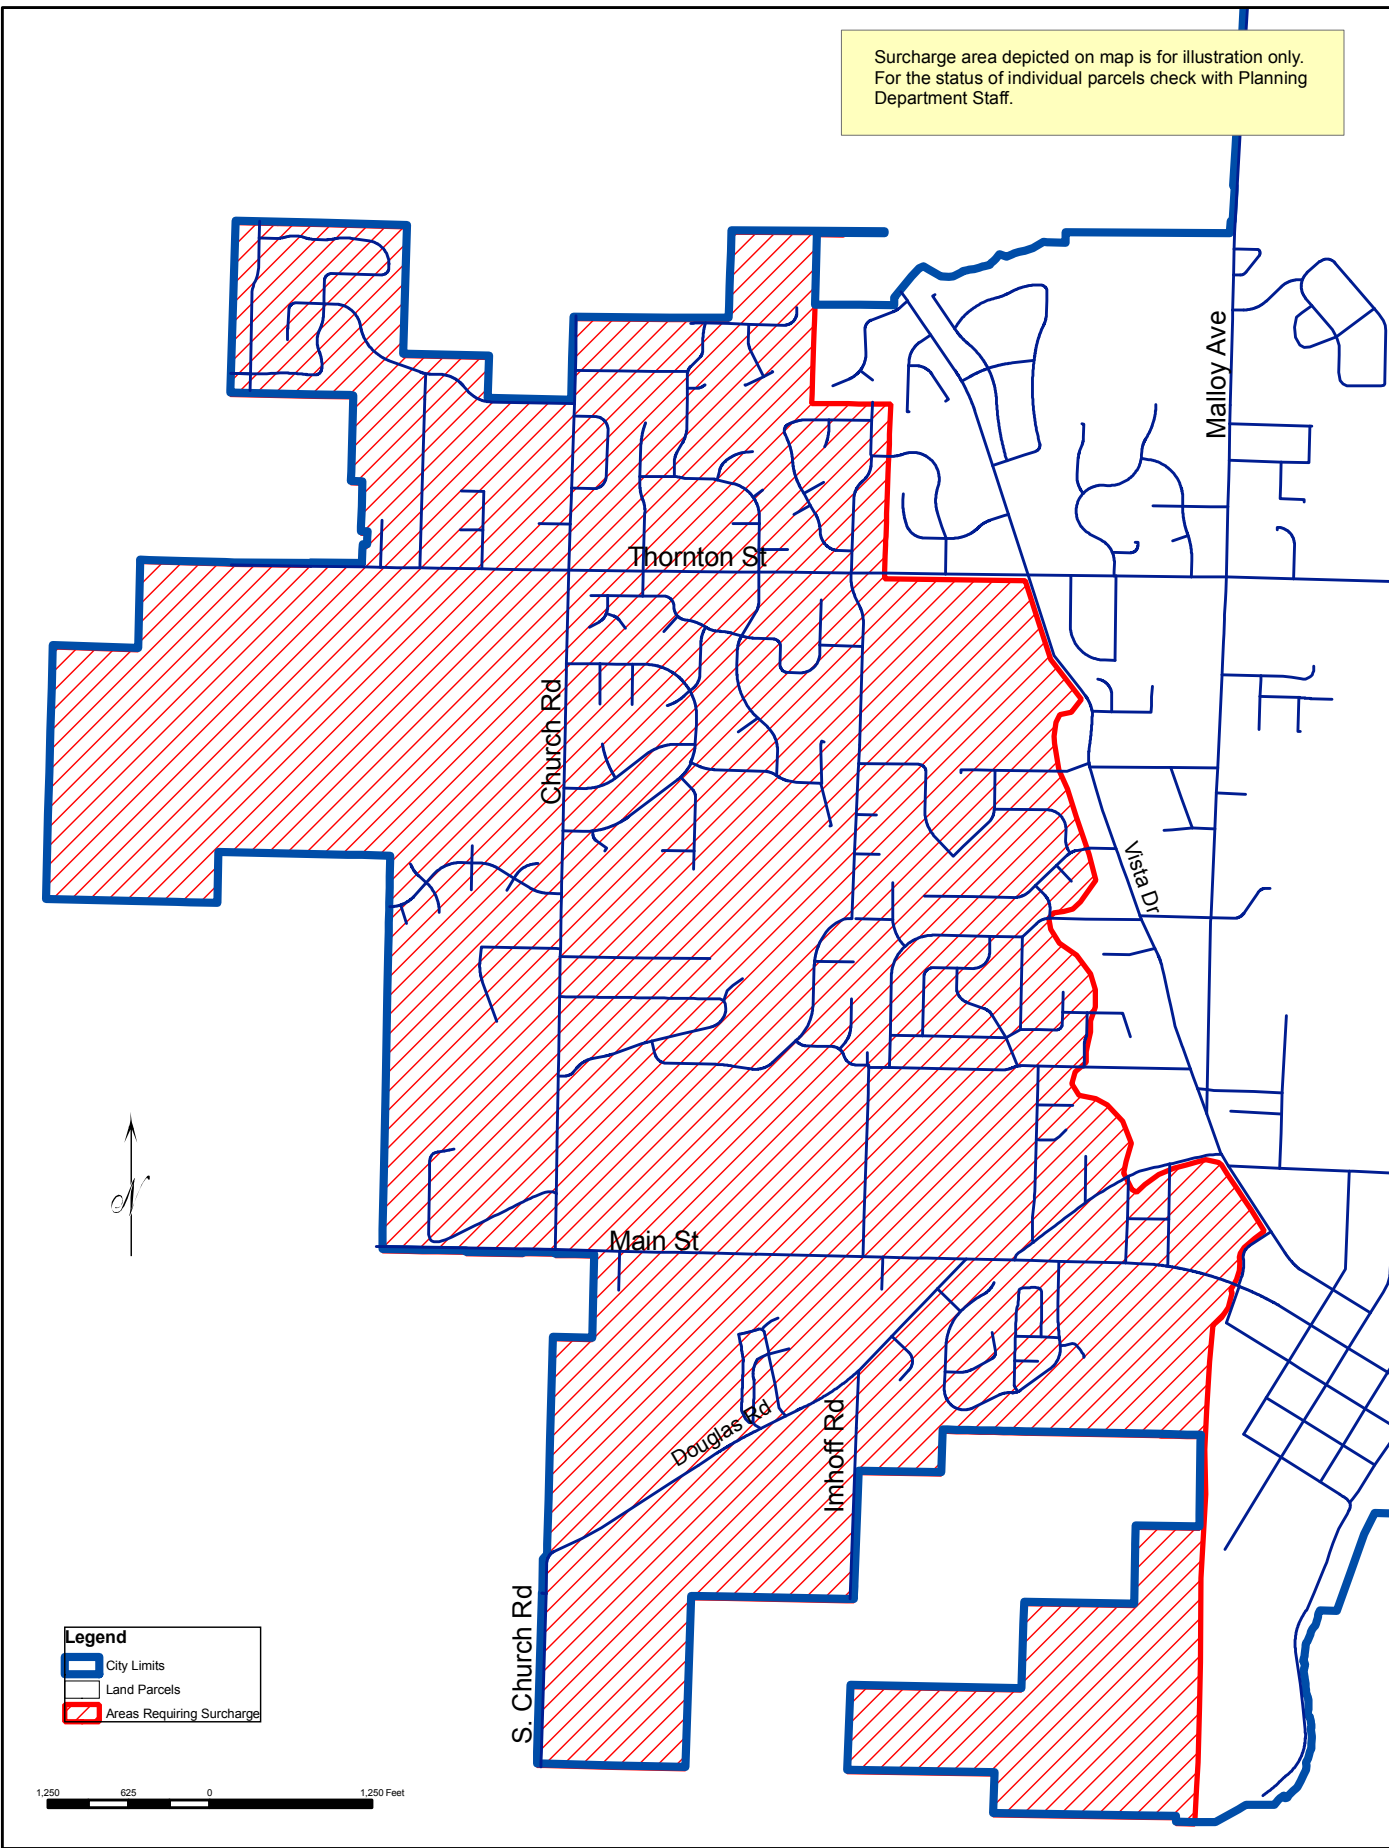

Surcharge area depicted on map is for illustration only.
For the status of individual parcels check with Planning
Department Staff.

Legend
City Limits
Land Parcels
Areas Requiring Surcharge

Building Permit Sewer Surcharge Area