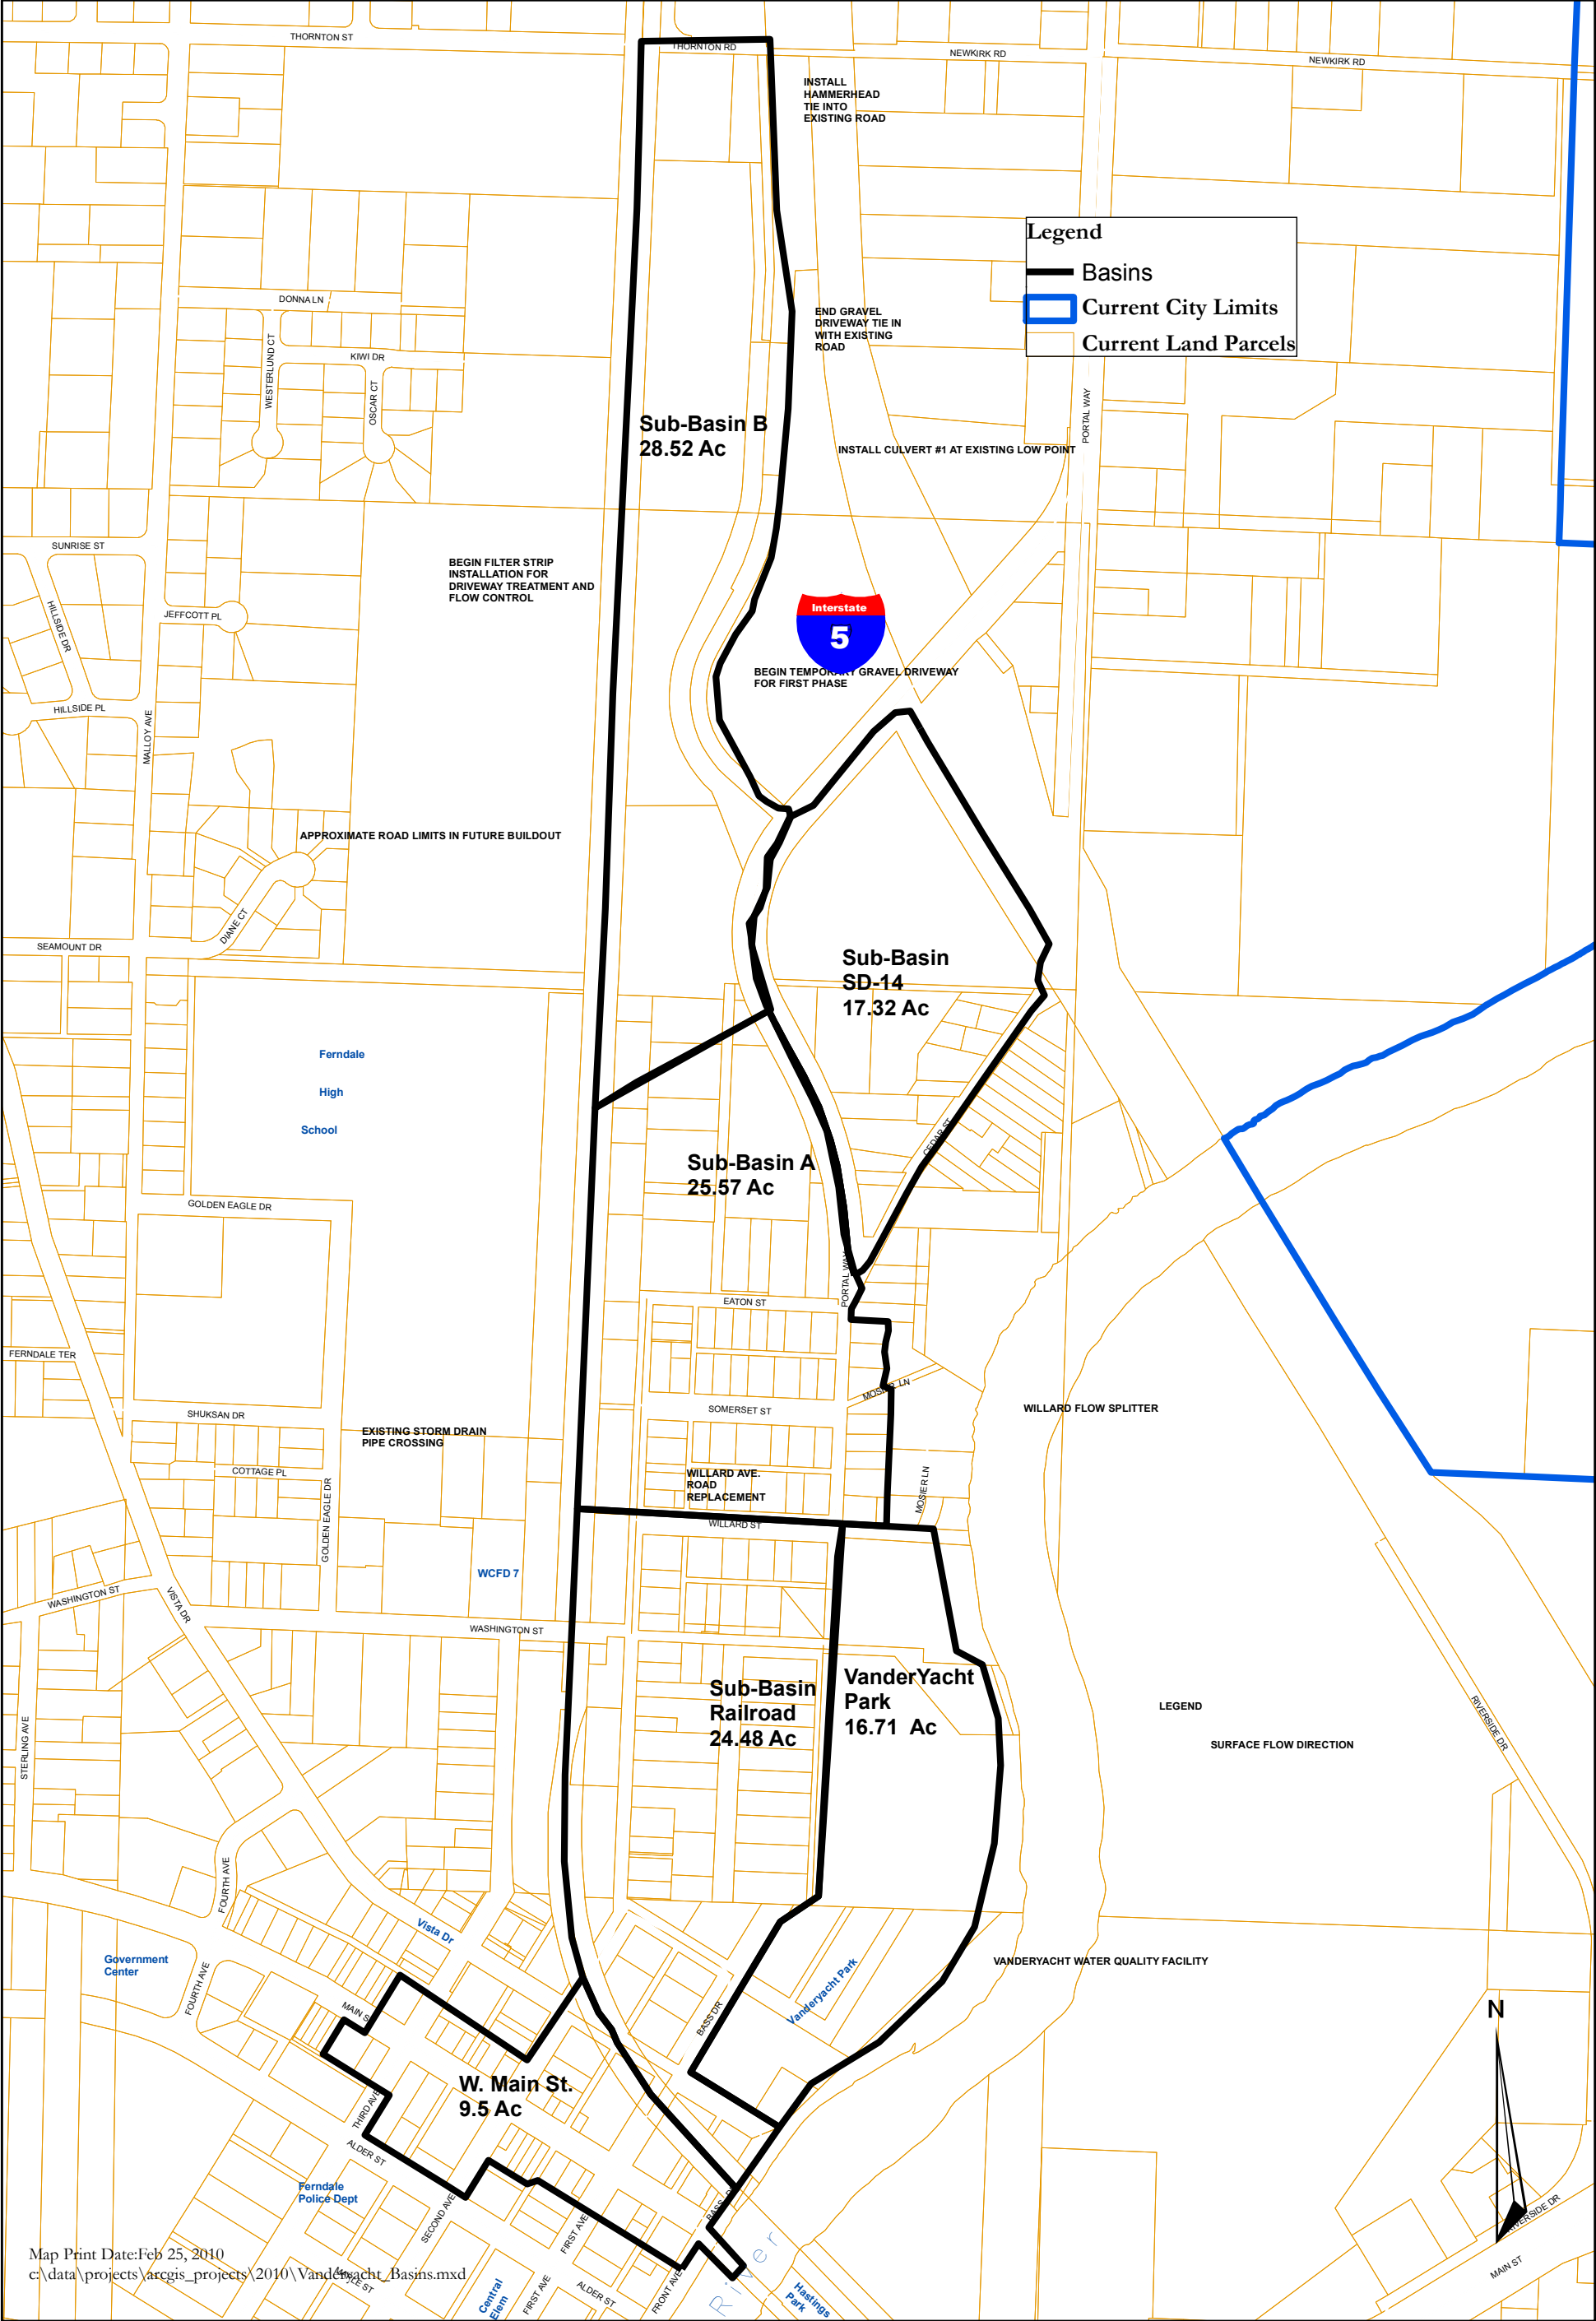

Vander Yacht Basins

Map Print Date: Feb 25, 2010
 c:\data\projects\arcgis_projects\2010\VanderYacht_Basins.mxd

City of Ferndale

380 190 0 380 Feet

1 inch = 453.153777 feet