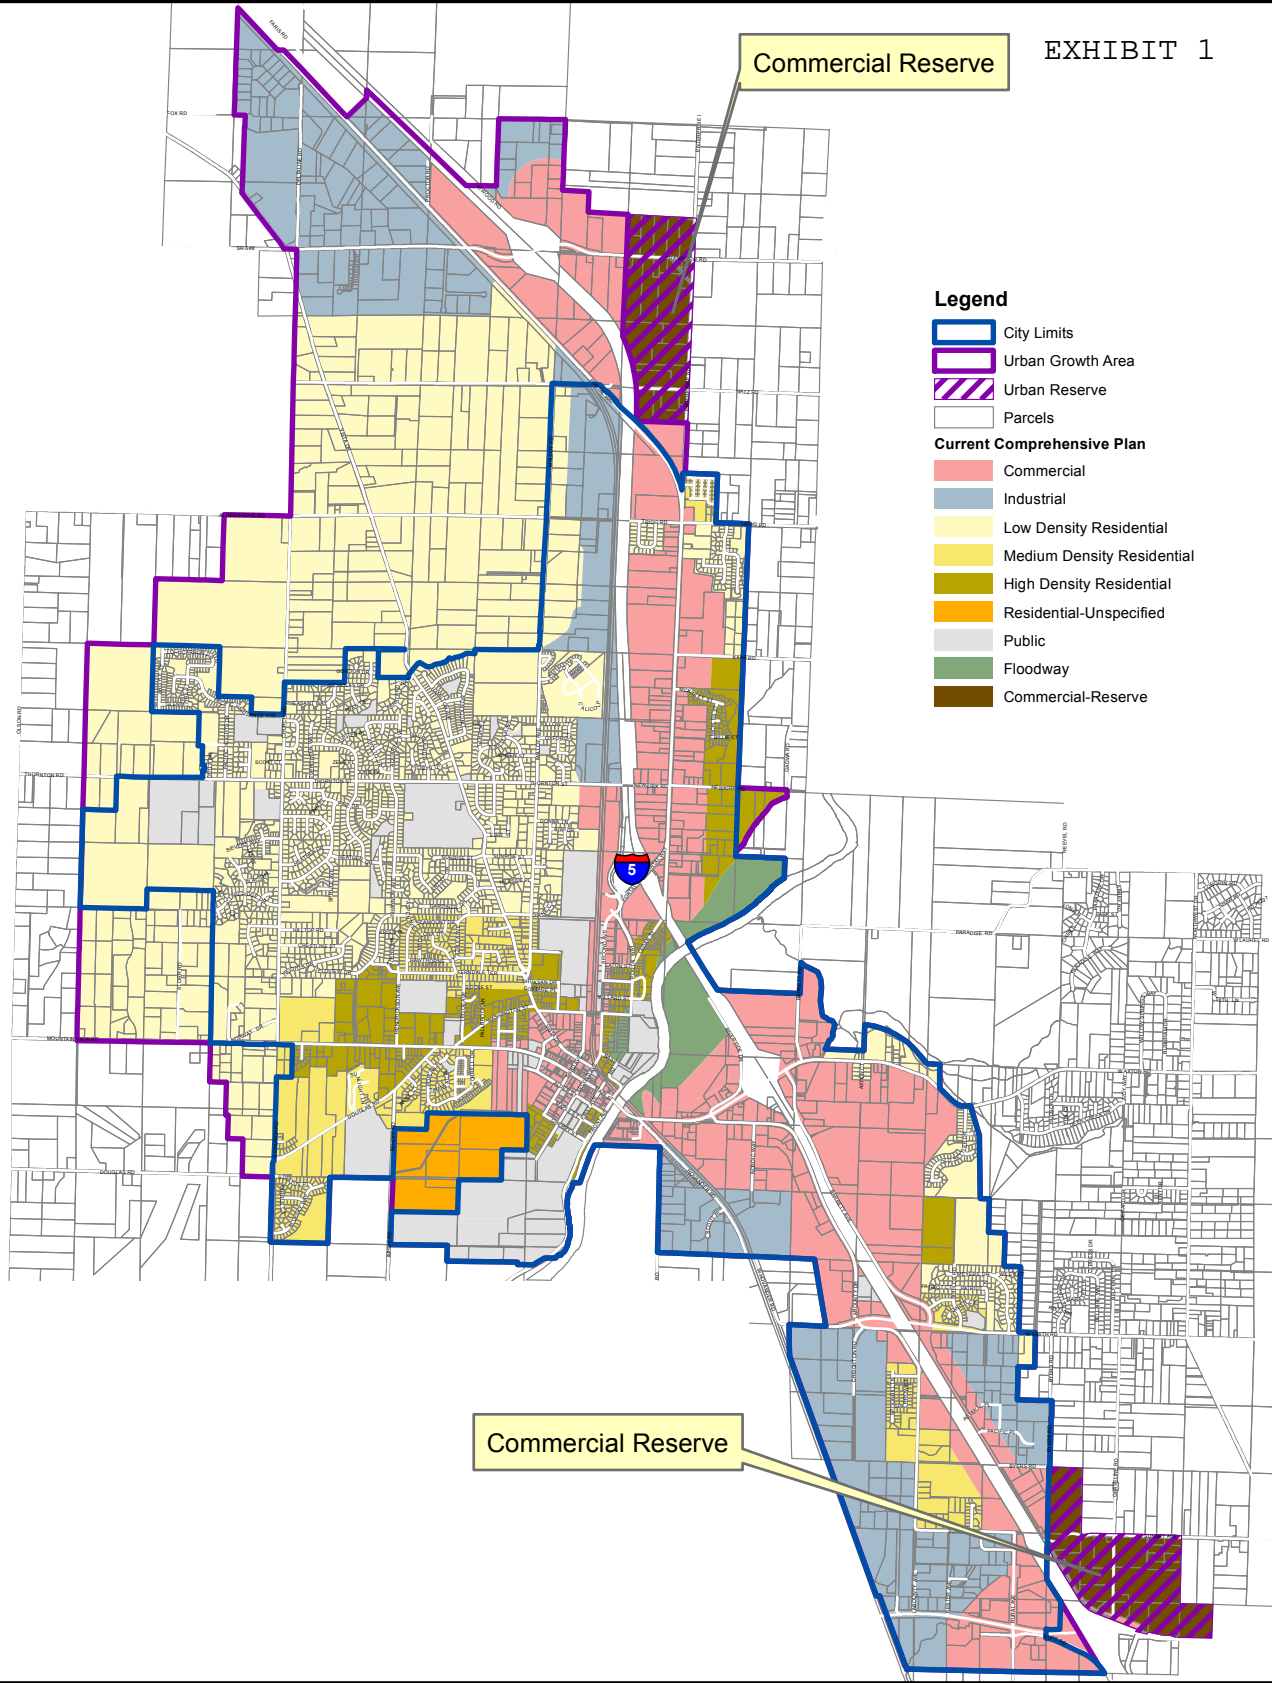

Commercial Reserve

Legend

- City Limits
- Urban Growth Area
- Urban Reserve
- Parcels
- **Current Comprehensive Plan**
- Commercial
- Industrial
- Low Density Residential
- Medium Density Residential
- High Density Residential
- Residential-Unspecified
- Public
- Floodway
- Commercial-Reserve

Commercial Reserve

Map Date: August 17, 2010

Comprehensive Plan Map City of Ferndale, WA

DISCLAIMER: USE OF THIS MAP IMPLIES THE USER'S AGREEMENT WITH THE FOLLOWING STATEMENT: