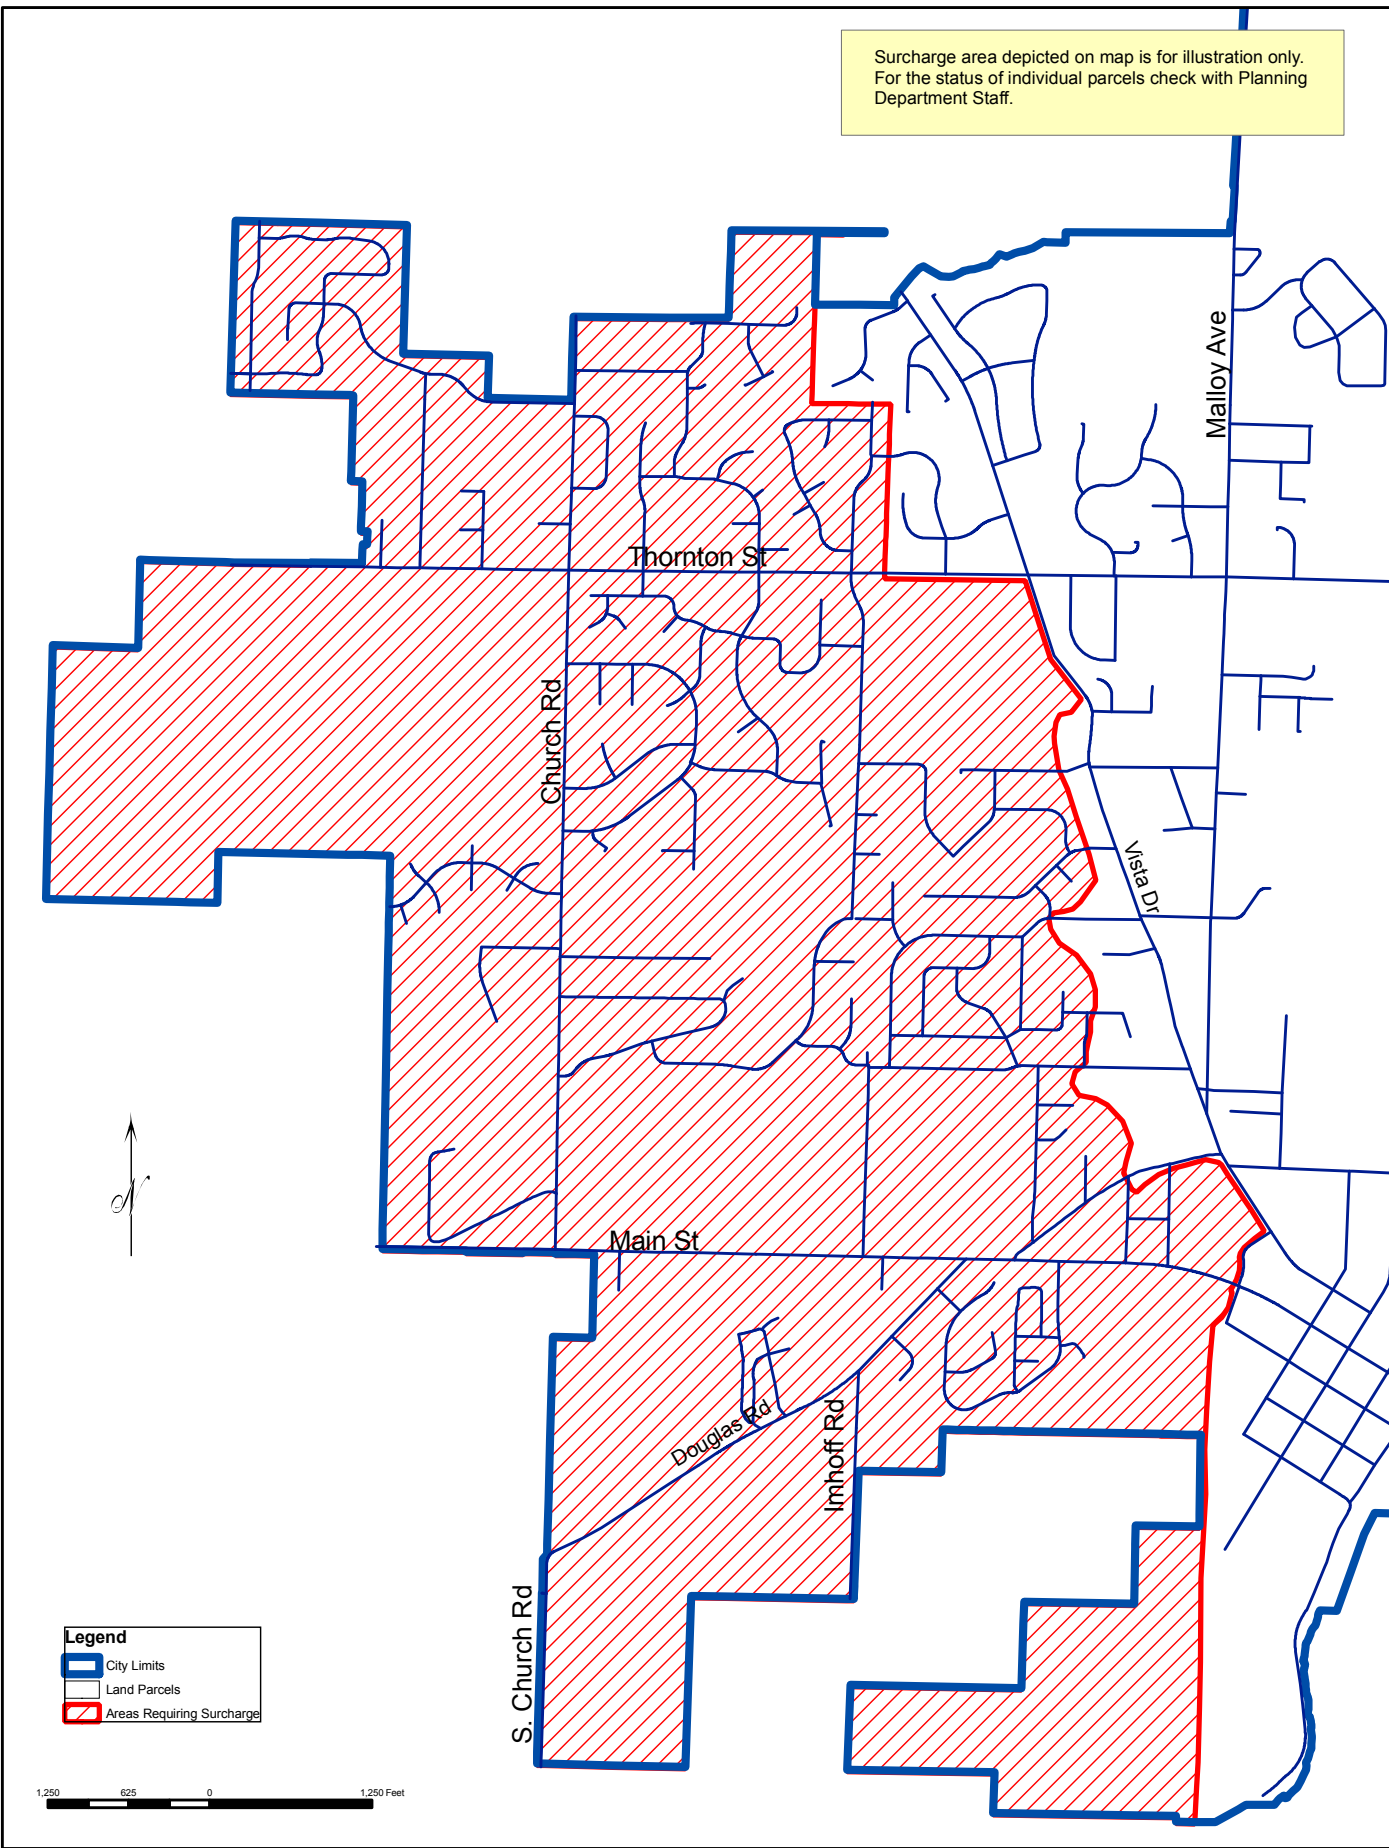

Surcharge area depicted on map is for illustration only.
For the status of individual parcels check with Planning
Department Staff.

Legend

- City Limits
- Land Parcels
- Areas Requiring Surcharge

Building Permit Sewer Surcharge Area